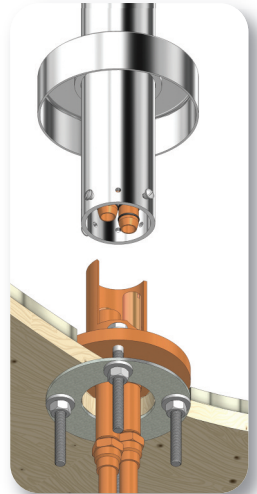

RioLogic

Single hole bath faucet CS33 with hand shower

Easy 3 step installation

Step 1
Install rough-in followed by pressure testing

Step 2
Install flooring while still under pressure

Step 3
Attach faucet with easy slip fit installation

Characteristics:

- High flow ceramic cartridge
- 46 LPM / 12.2 GPM
- CSA B125 approved