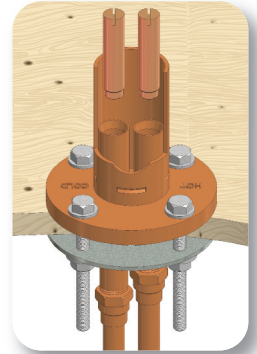

RioLogic

Single hole bath faucet CS33 with hand shower

Easy 3 step installation

Step 1
Install rough-in followed by pressure testing

Step 2
Install flooring while still under pressure

Step 3
Attach faucet with easy slip fit installation

Characteristics:

- High flow ceramic cartridge
- 46 LPM / 12.2 GPM
- CSA B125 approved